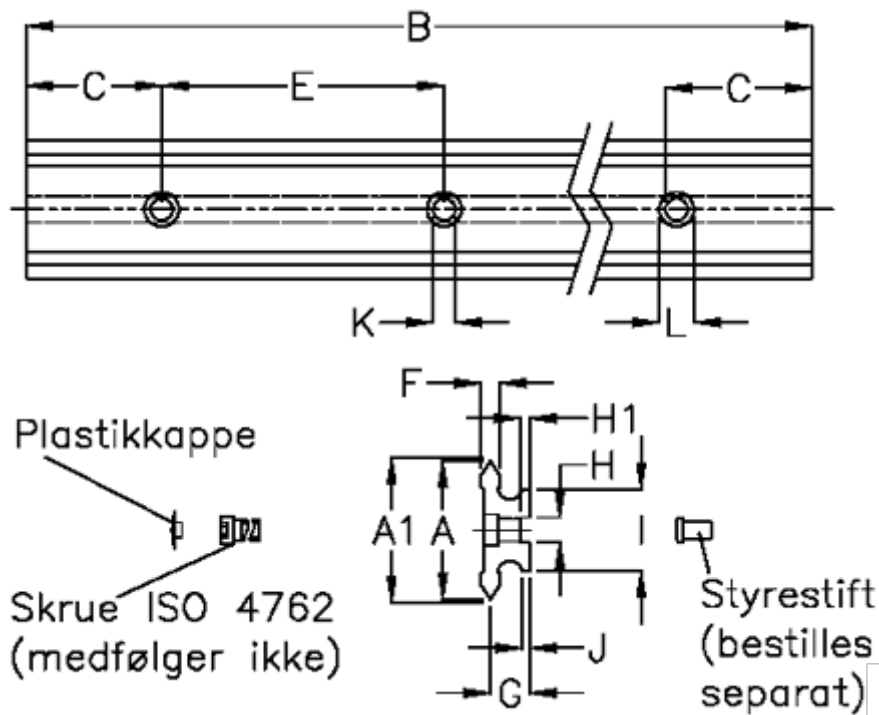

Article number: 0591021256  
 Description: Hepco SL2 spacer slide  
 SS NS 25-1256

## Measures

A	= 25	G = 10.0	Weight kg/1000 = 1400
A1	= 25.74	H = 6	
B	= 1256	H1 = 2.5	
C	= 43.0	I = 15.0	
E	= 90	J = 2.5	
F	= 4.5	K = 5.5	
For bearing	= 25	L = 10 x 5	
For guide pin	= 4	M = 1	